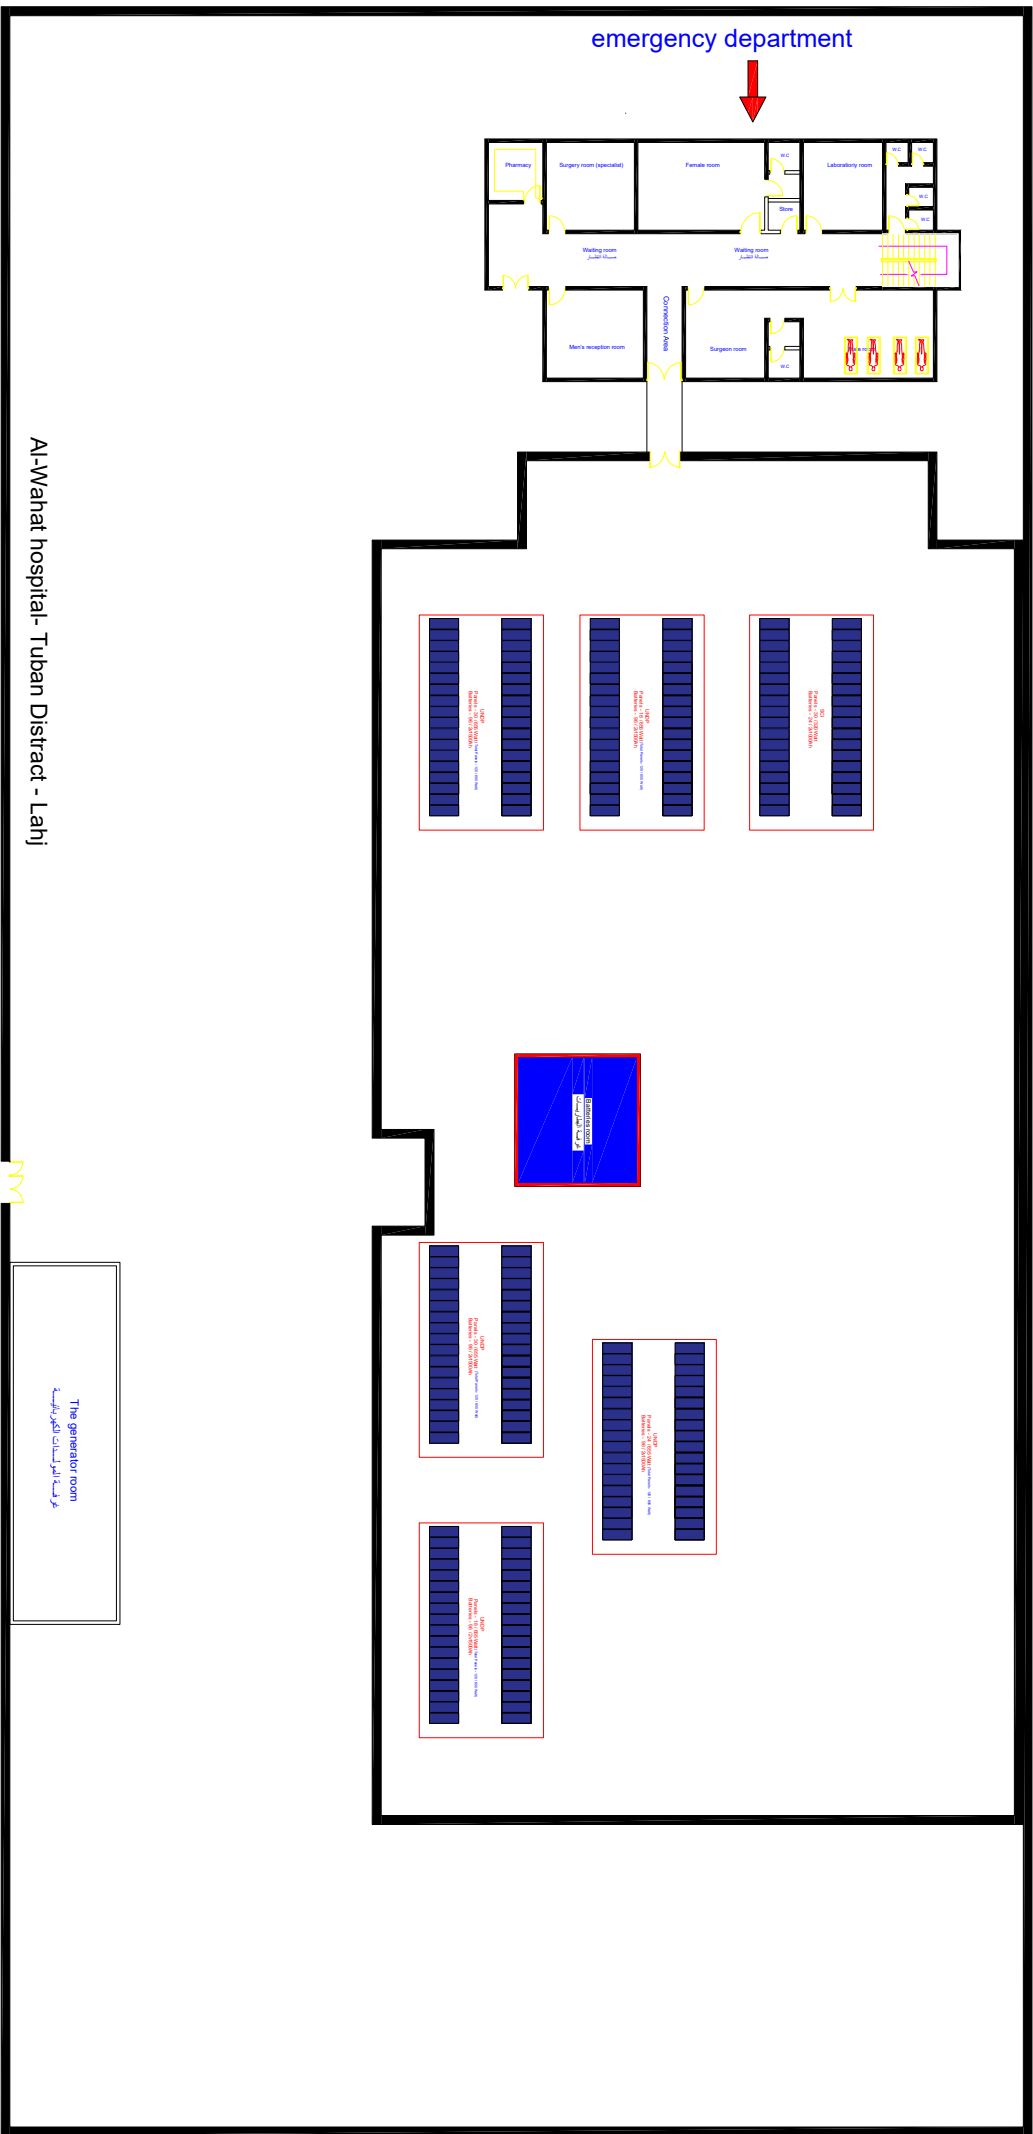

بتمويل من
الاتحاد الأوروبي

GWA
Generations
without Qat

مشروع توزيع وتجهيز وتأثيث قسم الطوارئ بمستشفى
الوهظ في مديرية تين - محافظة لحج

Annex (A3) : Drawings

الرسومات

emergency department

EQUIPMENT	
	Pharmacy
	Waiting room
	Laboratory room
	Men's Reception Room
	Women's Reception Room
	Make room
	W.C.
	COMMON AREA
	Pharmacy
	Waiting room
	Laboratory room
	Men's Reception Room
	Women's Reception Room
	Make room
	W.C.
	COMMON AREA

The old hospital building

Al-Wahat hospital - Tuban Distract - Lahj

3 PH

Ground Floor Plan
مخطط الدور الارضي

EQUIPMENT	
	Pharmacy
	Waiting room
	Laboratory room
	Men's Reception Room
	Women's Reception Room
	Make room
	W.C.
	COMMON AREA
	Pharmacy
	Waiting room
	Laboratory room
	Men's Reception Room
	Women's Reception Room
	Make room
	W.C.
	COMMON AREA

Al-Wahat hospital - Tuban Distract - Lahj

Roof plan (showing the solar power system)
 مخطط السطح (يوضح منظومة الطاقة الشمسية)

The generator room
 غرفة المولدات الكهربائية